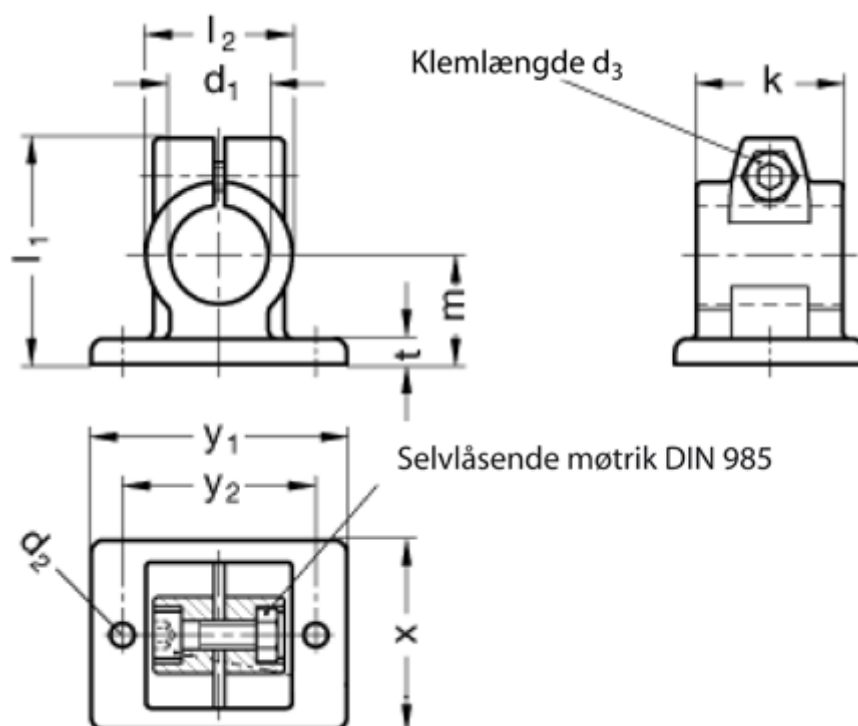

Article number: 201463B40562BL

Description: E+G
Flanged Connector GN 146.3-B40-56-2-BL

Measures

Adjustable clamp lever = GN 911-M10-40 have to be ordred separately

d_1 = B40
 d_2 = 8.5
 d_3 = M10
 k = 56
 l_1 = 83
 l_2 = 56
 m = 42

t = 10
 x = 78
 y_1 = 108
 y_2 = 82